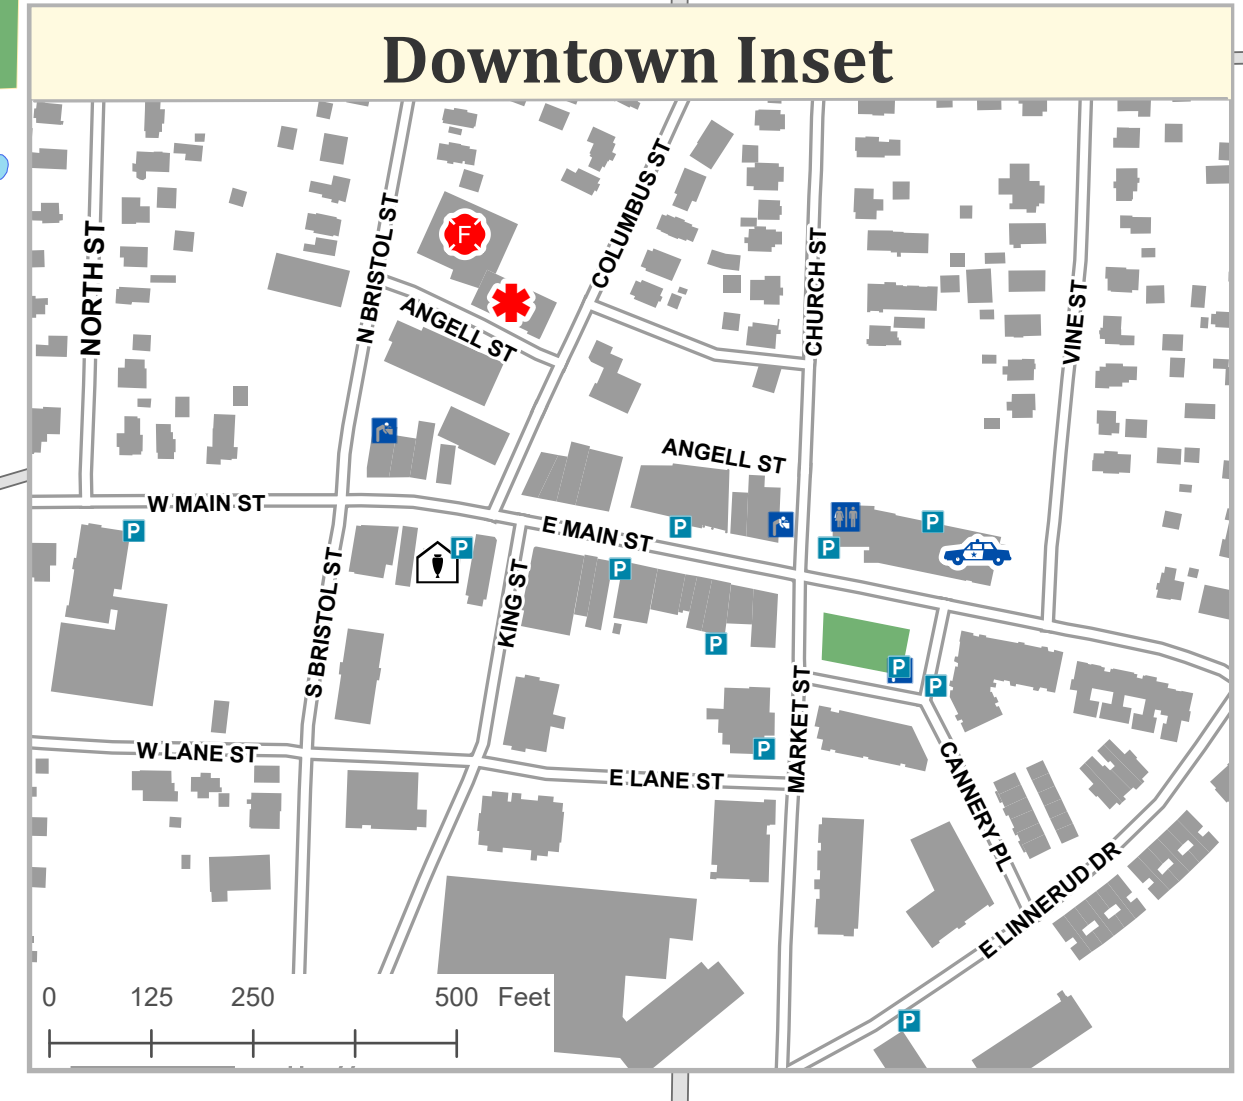

← To High Crossing Blvd
City of Madison