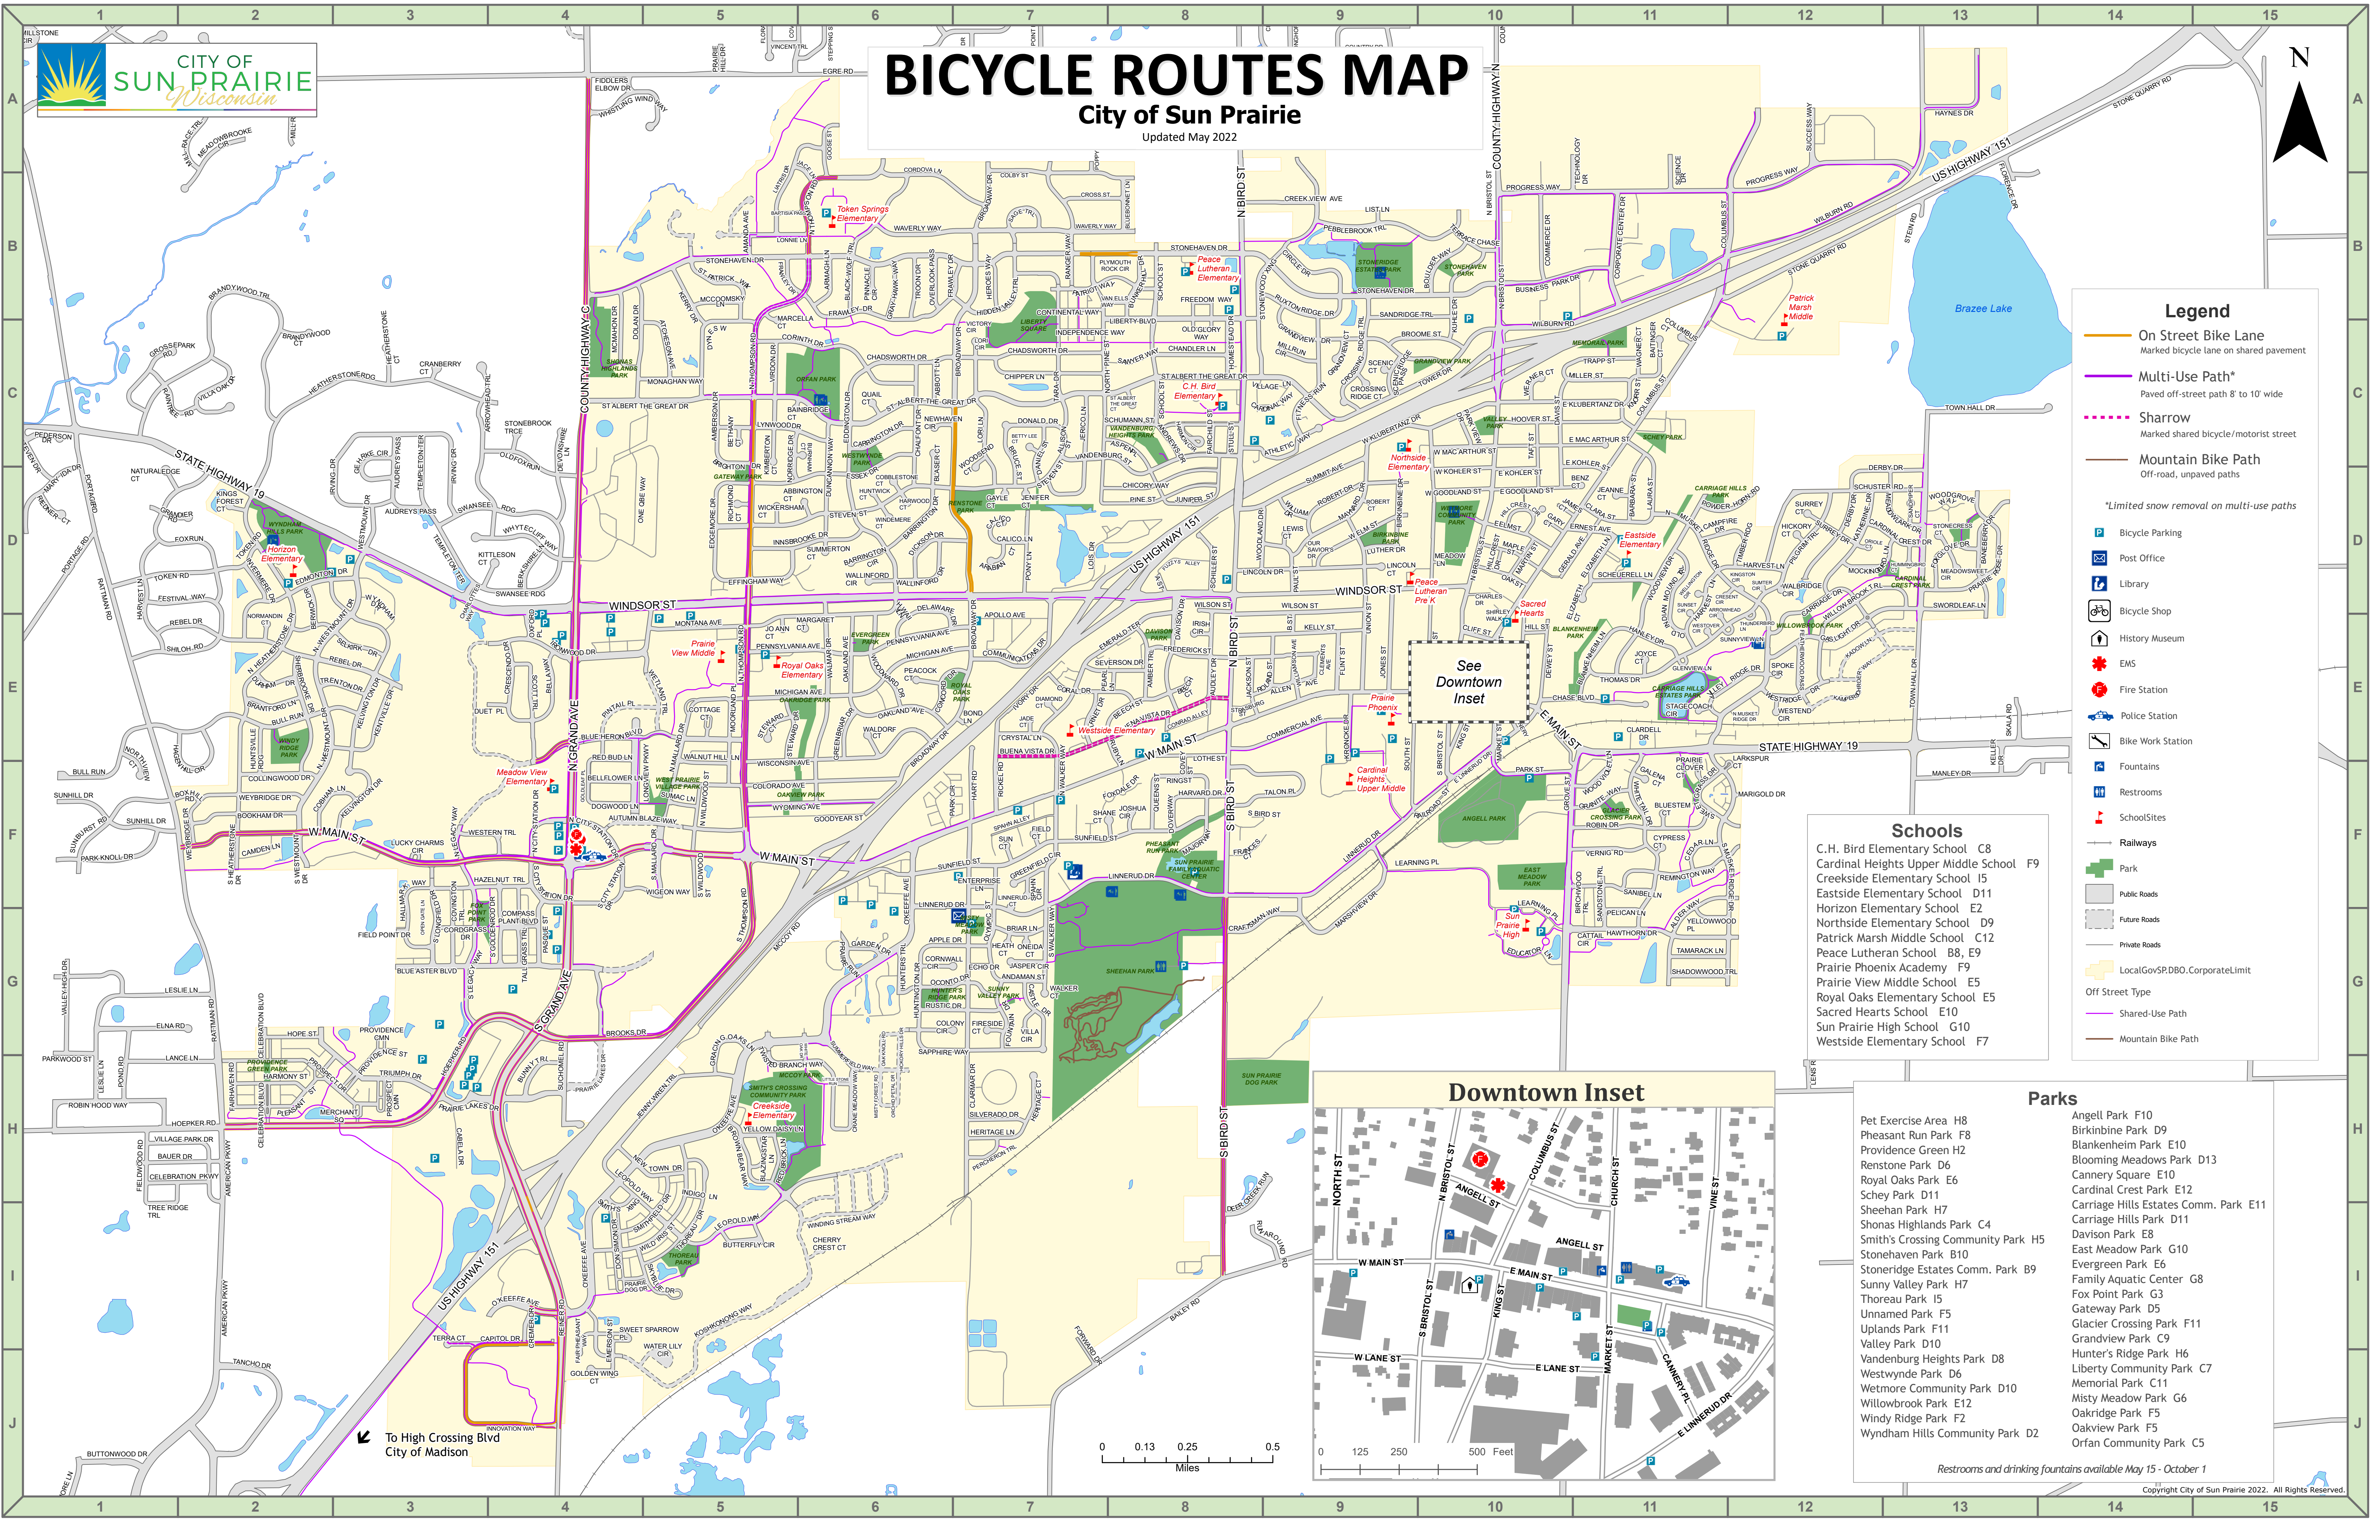

# BICYCLE ROUTES MAP

City of Sun Prairie

Updated May 2022

### Legend

- On Street Bike Lane  
Marked bicycle lane on shared pavement
- Multi-Use Path\*  
Paved off-street path 8' to 10' wide
- Sharrow  
Marked shared bicycle/motorist street
- Mountain Bike Path  
Off-road, unpaved paths

\*Limited snow removal on multi-use paths

- Bicycle Parking
- Post Office
- Library
- Bicycle Shop
- History Museum
- EMS
- Fire Station
- Police Station
- Bike Work Station
- Fountains
- Restrooms
- School Sites
- Railways
- Park
- Public Roads
- Future Roads
- Private Roads
- Local Gov/SP,DBO, Corporate/Limit
- Off Street Type
- Shared-Use Path
- Mountain Bike Path

Restrooms and drinking fountains available May 15 - October 1

← To High Crossing Blvd  
City of Madison